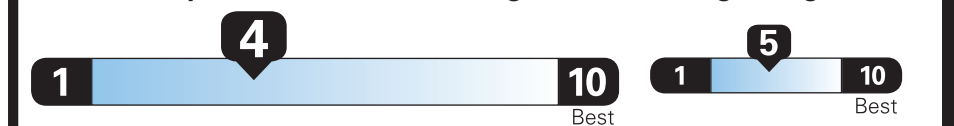

Fuel Economy & Greenhouse Gas Rating (tailpipe only) Smog Rating (tailpipe only)

This vehicle emits 404 grams CO₂ per mile. The best emits 0 grams per mile (tailpipe only). Producing and distributing fuel also create emissions; learn more at fueleconomy.gov.

Actual results will vary for many reasons, including driving conditions and how you drive and maintain your vehicle. The average new vehicle gets 27 MPG and costs $7,500 to fuel over 5 years. Cost estimates are based on 15,000 miles per year at $2.70 per gallon. MPGe is miles per gasoline gallon equivalent. Vehicle emissions are a significant cause of climate change and smog.

fueleconomy.gov

Calculate personalized estimates and compare vehicles

GOVERNMENT 5-STAR SAFETY RATINGS

Overall Vehicle Score ★★★★★

Based on the combined ratings of frontal, side and rollover. Should ONLY be compared to other vehicles of similar size and weight.

Frontal Crash	Driver	★★★★★
	Passenger	★★★★★

Based on the risk of injury in a frontal impact. Should ONLY be compared to other vehicles of similar size and weight.

Side Crash	Front seat	★★★★★
	Rear seat	★★★★★

Based on the risk of injury in a side impact.

Rollover	★★★★★

Based on the risk of rollover in a single-vehicle crash.

Star ratings range from 1 to 5 stars (★★★★★), with 5 being the highest.

Source: National Highway Traffic Safety Administration (NHTSA).

www.safercar.gov or 1-888-327-4236

2LMPJ8K93MBL09097

WARNING: Operating, servicing and maintaining a passenger vehicle, pickup truck, van, or off-road vehicle can expose you to chemicals including engine exhaust, carbon monoxide, phthalates, and lead, which are known to the State of California to cause cancer and birth defects or other reproductive harm. To minimize exposure, avoid breathing exhaust, do not idle the engine except as necessary, service your vehicle in a well-ventilated area and wear gloves or wash your hands frequently when servicing your vehicle. For more information go to www.P65Warnings.ca.gov/passenger-vehicle.

SCAN OR TEXT 2LMBL09097 TO 59173

www.lincoln.com/help/privacy-terms/

RAMP ONE	CS60	CONVOY	Whether you decide to lease or finance your vehicle, you'll find the choices that are right for you. See your Lincoln Dealer for details or visit www.lincolnaf.com.	TOTAL MSRP $54,155.00
RAMP TWO	ITEM #: 15-Z400 O/T 2			
This label is affixed pursuant to the Federal Automobile Information Disclosure Act. Gasoline, License, and Title Fees, State and Local taxes are not included. Dealer installed options or accessories are not included unless listed above.			MG011 N RD 2X 125 000353 07 01 21