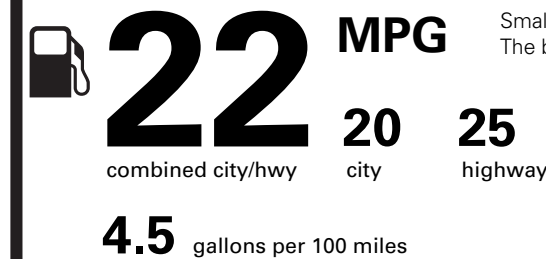

PRICE INFORMATION

BASE PRICE	\$52,045.00
TOTAL OPTIONS/OTHER	1,015.00
TOTAL VEHICLE & OPTIONS/OTHER	53,060.00
DESTINATION & DELIVERY	1,095.00

EPA DOT Fuel Economy and Environment

Gasoline Vehicle

Fuel Economy