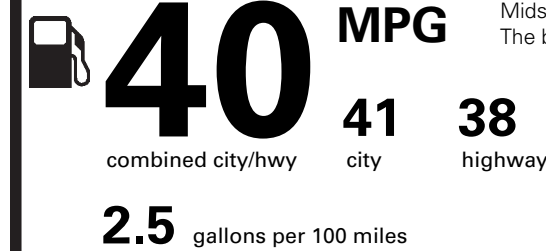

Fuel Economy

Midsized Cars range from 14 to 136 MPG. The best vehicle rates 136 MPGe.

You save \$2,250
in fuel costs over 5 years compared to the average new vehicle.

Annual fuel cost

\$900

Fuel Economy & Greenhouse Gas Rating (tailpipe only) Smog Rating (tailpipe only)